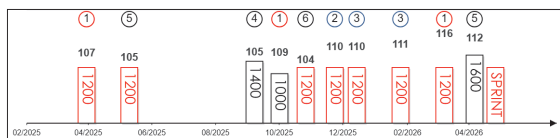

Last Run Replay

葉楚航
C H Yip
Win 4.7% Place 14.1%

麥道朗 (2)
J McDonald
Win 15.8% Place 40.6%

126 lb
[116]

HKG Career : 19 (7-1-4-4-3)	Right-handed : 13 (3-1-3-3-3)	Jockey : 4 (1-1-2-0-0)
Pre Import : -	Sha Tin-Turf : 19 (7-1-4-4-3)	GF+ : 6 (2-1-2-0-1)
Lifetime : 19 (7-1-4-4-3)	Non-Turf : -	Good : 11 (4-0-2-3-2)
2025/26 : 8 (2-1-2-1-2)	Distance : 9 (3-1-2-1-2)	Yielding : 2 (1-0-0-1-0)
G1 : 2 (0-0-0-0-0)	Course & Dist : 9 (3-1-2-1-2)	Soft/Hvy : -
First Up : 3 (2-0-0-1-0)	1000-1200 : 15 (7-1-3-2-2)	HK$ (approx.) : 18,392,200
G1 win : Nil		

Pos	Date	Perf Rating	Race Category & Name	Track	Dist/Course/Going	Wt	Jockey	Draw	Race Sectional Time	Race Time	Horse Final	Pos in Running	Finish	Odds	Winner/Second		
1/7	30/3/25	107	- Cl.2 hcp	ST, HKG	1200 RH G	130 H Bowman	5	23.43	22.35	22.58	1:08.36	22.30	-	7	5	1⁴	1.4F Bottomuptogether
5/12	10/5/25	105	- Cl.2 hcp	ST, HKG	1200 RH G	135 H Bowman	1	23.79	21.89	22.76	1:08.44	22.57	-	7	7	5 1/2	2.3F Lady's Choice
4/10	7/9/25	105	- Cl.2 hcp	ST, HKG	1400 RH GF	135 Z Purton	10	21.44	22.84	23.40	1:21.11	23.47	2	2	4³	2.9F Markwin	
1/8	11/10/25	109	G3 National Day Cup - hcp	ST, HKG	1000 ST GF	125 A Badel	1	13.02	20.32	22.30	0:55.64	21.98	-	7	6	1^N	5.5 Raging Blizzard
6/14	26/10/25	104	G2 Premier Bowl - hcp	ST, HKG	1200 RH GF	124 A Badel	12	22.90	21.78	22.71	1:07.39	22.11	-	13	12	6⁴	13 Tomodachi Kokoroe
2/10	23/11/25	110	G2 BOCHK Private Banking JC Sprint	ST, HKG	1200 RH GF	123 J McDonald	2	23.18	22.13	22.02	1:07.33	22.15	-	5	3	2²	18 Ka Ying Rising
3/13	14/12/25	110	G1 LONGINES Hong Kong Sprint	ST, HKG	1200 RH G	126 J McDonald	3	23.42	21.74	22.54	1:07.70	22.97	-	4	2	3⁴	40 Ka Ying Rising
3/7	25/1/26	111	G1 Centenary Sprint Cup	ST, HKG	1200 RH GF	126 J McDonald	2	23.65	22.07	21.94	1:07.66	22.16	-	6	5	3³	65 Ka Ying Rising
1/12	8/3/26	116	- Cl.1 hcp	ST, HKG	1200 RH G	135 Z Purton	1	23.81	22.04	22.43	1:08.28	21.99	-	6	6	1 1/4	2F Sky Trust
5/14	6/4/26	112	G2 Chairman's Trophy	ST, HKG	1600 RH G	123 Z Purton	11	23.23	23.06	22.05	1:33.65	21.87	13	13	11	5³	5.7 Lucky Sweynesse
	26/4/26		G1 Chairman's Sprint Prize	ST, HKG	1200 RH	126 J McDonald	2										

Model of consistency who has finished in the money in all 19 starts in Hong Kong, including seven wins, one second and four thirds. Winner of four races in 2024/25 and, also finished a creditable fourth in the Hong Kong Classic Mile (1600m). Kept on improving this season as a five-year-old, scoring his group race breakthrough when winning the G3 National Day Cup Handicap (1000m) last October. Placed in both Group 1 attempts this season in the 2025 LONGINES Hong Kong Sprint (1200m) and G1 Centenary Sprint Cup (1200m) behind sprinting phenom Ka Ying Rising. Versatile and no ground concerns.

5↑ 精算暴雪 H368 (P)
RAGING BLIZZARD (NZ) 6 b g
Per Incanto (USA) - Perfect Beat (AUS) (Magnus (AUS))
Owner(s): Hayden Pong Hei Ting