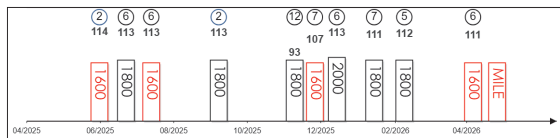

12 ↑ 禪勝輝煌 H212 (B/XB)
CHANCHENG GLORY (USA) 6 br g
Mor Spirit (USA) - Solid Scam (USA) (Consolidator (USA))
Owner(s): Chancheng Racing Syndicate

Last Run Replay

呂健威 **K W Lui**
Win 11.0% Place 32.2%

班德禮 **H Bentley** (9)
Win 8.3% Place 22.9%

126 lb
[113]

HKG Career	: 36 (8-5-2-16)	Right-handed	: 33 (7-4-2-16)	Jockey	: 3 (2-0-0-1-0)
Pre Import	: -	Sha Tin-Turf	: 34 (8-4-5-2-15)	GF+	: 9 (1-1-2-0-5)
Lifetime	: 36 (8-5-2-16)	Non-Turf	: 1 (0-1-0-0-0)	Good	: 25 (7-3-2-2-11)
2025/26	: 7 (0-1-0-0-6)	Distance	: 19 (6-3-1-1-8)	Yielding	: 1 (0-0-1-0-0)
G1	: 5 (0-0-1-0-4)	Course & Dist	: 19 (6-3-1-1-8)	Soft/Hvy	: -
First Up	: 4 (1-0-1-0-2)	1400-1800	: 29 (7-5-2-2-13)	HK$ (approx.)	: 25,080,850
G1 win	: Nil				

Pos	Date	Perf Rating	Race Category & Name	Track	Dist/Course/Going	Wt	Jockey	Draw	Race Sectional Time	Race Time	Horse Final	Pos in Running	Finish	Odds	Winner/Second
2/11	31/5/25	114	G3 Lion Rock Trophy - hcp	ST, HKG	1600 RH G	131 L Ferraris	10	23¹¹ 23⁶¹ 22⁵⁰ 1:33⁸³ 22⁵²	2	2	2	2^{1/2}	20	Pray For Mir	
6/14	22/6/25	113	G3 Premier Plate - hcp	ST, HKG	1800 RH G	133 L Ferraris	12	24⁰³ 23⁹² 22⁵² 1:46⁹¹ 22⁸⁹	3	3	3	6^{3/4}	13	Beauty Joy	
6/11	13/7/25	113	- HKROA Trophy - hcp	ST, HKG	1600 RH GF	133 L Ferraris	5	22⁶⁶ 23²¹ 23²³ 1:33⁴⁰ 22⁸⁰	4	4	5	6²	7.4	Bundle Award	
2/11	7/9/25	113	G3 Korea Cup	SEO, KOR	1800 LH Sand	126 C L Chau	2	23⁷⁰ 24⁵⁰ 25²⁰ 1:50⁸⁰	-	2	1	1	2¹	7.1	Diktaean
12/13	9/11/25	93	G3 Sa Sa Ladies' Purse - hcp	ST, HKG	1800 RH G	132 C L Chau	1	23²⁴ 23³² 24⁵⁶ 1:47³⁵ 25²⁷	6	7	9	12^{1/2}	18	Encountered	
7/13	23/11/25	107	G2 BOCHK Private Wealth JC Mile	ST, HKG	1600 RH GF	123 C L Chau	9	22⁰² 23³⁰ 23⁶³ 1:32⁸⁸ 23⁵⁰	9	11	12	7⁴	73	Galaxy Patch	
6/7	14/12/25	113	G1 LONGINES Hong Kong Cup	ST, HKG	2000 RH G	126 M Guyon	6	25²⁵ 23³⁵ 22⁴² 2:02²⁹ 23³³	2	2	3	6⁶	47	Romantic Warrior	
7/12	14/1/26	111	G3 January Cup - hcp	HV, HKG	1800 RH G	131 M Guyon	1	24²⁹ 23⁴⁵ 24⁰¹ 1:48⁰⁰ 24¹⁰	3	5	5	7^{2/4}	17	Speed Dragon	
5/7	8/2/26	112	G3 Centenary Vase - hcp	ST, HKG	1800 RH G	132 Z Purton	5	23⁴⁴ 23¹⁵ 23³⁶ 1:46³⁶ 23⁵⁷	3	3	4	5^{2/2}	6.2	Numbers	
6/14	6/4/26	111	G2 Chairman's Trophy	ST, HKG	1600 RH G	123 J Orman	1	23²³ 23⁰⁶ 22⁰⁵ 1:33⁶⁵ 22⁶⁰	1	1	1	6^{3/4}	28	Lucky Sweynesse	
	26/4/26		G1 FWD Champions Mile	ST, HKG	1600 RH	126 H Bentley	9								

Career-high when winning the 2025 G3 Centenary Vase Handicap (1800m) before running third in the 2025 G1 Citi Hong Kong Gold Cup (2000m) behind Voyage Bubble. Other feats include a brave second in the 2025 G3 Korea Cup (1800m, sand) behind Diktaean. He was also a credible second in the 2024 Hong Kong Classic Cup (1800m). Usually sits handy and has led in the past but is versatile. Best seen on good surfaces and is rarely too far away. *Running Style:*

13 合夥奔馳 H408 (XB)
COPARTNER PRANCE (AUS) 6 b g
Epaulette (AUS) - Woodstock Hussey (AUS) (Hussonet (USA))
Owner(s): Copartner Spirit Syndicate