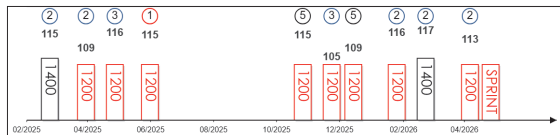

3↑ 驕陽明駒 H302
HELIOS EXPRESS (AUS) ex Tex Mex 6 b g
Tornado (IRE) - Paris Texas (AUS) (Hinchinbrook (AUS))
Owner(s): Andy Yung Ming Tai

Last Run Replay

蔡約翰
J Size
Win 9.0% Place 28.8%

布文 (6)
H Bowman
Win 11.8% Place 33.3%

126 lb
[117]

HKG Career : 23 (7-9-4-0-3)	Right-handed : 23 (7-9-4-0-3)	Jockey : 17 (4-7-3-0-3)
Pre Import : 1 (1-0-0-0-0)	Sha Tin-Turf : 23 (7-9-4-0-3)	GF+ : 8 (2-3-1-0-2)
Lifetime : 24 (8-9-4-0-3)	Non-Turf : -	Good : 15 (5-6-3-0-1)
2025/26 : 6 (0-3-1-0-2)	Distance : 16 (4-7-3-0-2)	Yielding : -
G1 : 7 (0-5-1-0-1)	Course & Dist : 16 (4-7-3-0-2)	Soft/Hvy : 1 (1-0-0-0-0)
First Up : 5 (2-2-0-0-1)	1000-1200 : 17 (5-7-3-0-2)	HK$ (approx.) : 50,311,910
G1 win : Nil		

Pos	Date	Perf Rating	Race Category & Name	Track	Dist/Course/Going	Wt	Jockey	Draw	Race Sectional Time	Race Time	Horse Final	Pos in Running	Finish	Odds	Winner/Second		
2/9	23/2/25	115	G1 Queen's Silver Jubilee Cup	ST, HKG	1400 RH G	126 H Bowman	2	21.67	22.94	22.60	1:20.33	22.59	5	5	2 1/2	5.3 Ka Ying Rising	
2/7	30/3/25	109	G2 Sprint Cup	ST, HKG	1200 RH G	123 H Bowman	1	23.62	22.68	21.88	1:08.16	22.01	-	6	5	2³	6.4 Ka Ying Rising
3/13	27/4/25	116	G1 Chairman's Sprint Prize	ST, HKG	1200 RH G	126 H Bowman	13	23.18	22.60	22.10	1:07.88	21.60	-	13	13	3 2/2	38 Ka Ying Rising
1/11	31/5/25	115	G3 Sha Tin Vase - hcp	ST, HKG	1200 RH G	123 H Bowman	11	23.22	22.23	22.69	1:08.44	22.01	-	11	11	1^{SH}	2F Invincible Sage
5/14	26/10/25	115	G2 Premier Bowl - hcp	ST, HKG	1200 RH GF	135 H Bowman	2	22.90	21.78	22.71	1:07.39	22.61	-	8	9	5⁴	8.2 Tomodachi Kokoroe
3/10	23/11/25	105	G2 BOCHK Private Banking JC Sprint	ST, HKG	1200 RH GF	123 H Bowman	3	23.18	22.13	22.02	1:07.33	22.16	-	7	8	3⁴	38 Ka Ying Rising
5/13	14/12/25	109	G1 LONGINES Hong Kong Sprint	ST, HKG	1200 RH G	126 H Bowman	6	23.42	21.74	22.54	1:07.70	22.54	-	9	8	5⁴	27 Ka Ying Rising
2/7	25/1/26	116	G1 Centenary Sprint Cup	ST, HKG	1200 RH GF	126 H Bowman	1	23.65	22.07	21.94	1:07.66	21.86	-	5	4	2 1/4	77 Ka Ying Rising
2/10	22/2/26	117	G1 Queen's Silver Jubilee Cup	ST, HKG	1400 RH G	126 H Bowman	5	21.89	22.45	21.67	1:19.39	21.80	4	5	2³	44 Ka Ying Rising	
2/7	6/4/26	113	G2 Sprint Cup	ST, HKG	1200 RH G	123 H Bowman	4	23.67	21.71	21.74	1:07.12	21.59	-	7	6	2⁴	70 Ka Ying Rising
	26/4/26		G1 Chairman's Sprint Prize	ST, HKG	1200 RH	126 H Bowman	6										

Ultra-consistent galloper with one win and eleven placings from 14 runs at Group race level, including six Group 1 placings behind Ka Ying Rising in the 2024 G1 LONGINES Hong Kong Sprint (1200m), 2025 and 2026 G1 Centenary Sprint Cup (1200m), 2025 and 2026 G1 Queen's Silver Jubilee Cup (1400m) and 2025 G1 Chairman's Sprint Prize (1200m). Finished another gallant second behind record-breaking Ka Ying Rising in the G2 Sprint Cup (1200m) latest. Won on good ground in Hong Kong but was victorious on a rain-affected surface in Australia and doesn't know how to run a bad race.

4↑ 舉步生風 J358 (B2/TT)
FAST NETWORK (NZ) 5 b g
Wrote (IRE) - Alberta (NZ) (Magic Albert (AUS))
Owner(s): Ng Hung Yau