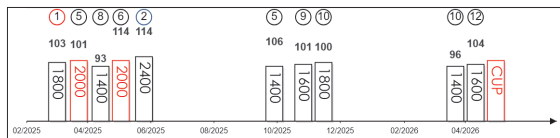

Last Run Replay

HKG Career	: 27 (6-4-5-0-12)	Right-handed	: 24 (5-4-4-0-11)	Jockey	: 8 (1-2-0-0-5)
Pre Import	: -	Sha Tin-Turf	: 26 (6-4-5-0-11)	GF+	: 6 (1-0-0-0-5)
Lifetime	: 27 (6-4-5-0-12)	Non-Turf	: -	Good	: 20 (4-4-5-0-7)
2025/26	: 5 (0-0-0-0-5)	Distance	: 2 (0-0-0-0-2)	Yielding	: 1 (1-0-0-0-0)
G1	: 2 (0-1-0-0-1)	Course & Dist	: 2 (0-0-0-0-2)	Soft/Hvy	: -
First Up	: 4 (1-0-1-0-2)	1800-2200	: 4 (1-0-0-0-3)	HK$ (approx.)	: 19,893,000
G1 win	: Nil				

Pos	Date	Perf Rating	Race Category & Name	Track	Dist/Course/Going	Wt	Jockey	Draw	Race Sectional Time	Race Time	Horse Final	Pos in Running	Finish	Odds	Winner/Second
1/14	2/3/25	103	- Hong Kong Classic Cup - 4yo	ST, HKG	1800 RH GF	126 B Avdulla	8	23.85 23.83	23.10	1.46.29	22.30	14	11	12 1 1/4	14 My Wish
5/14	23/3/25	101	- BMW Hong Kong Derby - 4yo	ST, HKG	2000 RH GF	126 B Avdulla	4	25.11 23.06	22.38	2.00.67	22.34	6	7	6 5 1/4	2.9F Cap Ferrat
8/9	13/4/25	93	- Cl.1 hcp	ST, HKG	1400 RH G	119 K Teetan	8	22.25 22.10	22.53	1.20.69	22.38	8	8	9 8 5	5.4 Divano
6/11	27/4/25	114	G1 FWD QEII Cup	ST, HKG	2000 RH G	126 H Bowman	3	23.72 23.38	23.19	2.00.51	23.03	8	9	10 6 3	16 Tastiera
2/10	25/5/25	114	G1 Standard Chartered Champions & Chater Cup	ST, HKG	2400 RH G	126 H Bowman	8	22.80 23.32	23.71	2.26.67	23.60	9	9	8 2 3/4	19 Voyage Bubble
5/14	28/9/25	106	G3 Celebration Cup - hcp	ST, HKG	1400 RH GF	130 H Bowman	14	22.25 22.66	22.55	1.20.79	22.08	14	14	14 5 2/4	20 My Wish
9/13	26/10/25	101	- Cl.2 hcp	ST, HKG	1600 RH GF	135 H Bowman	12	22.61 23.34	22.98	1.33.03	22.92	12	12	10 9 2/4	7.7 Sagacious Life
10/13	9/11/25	100	G3 Sa Sa Ladies' Purse - hcp	ST, HKG	1800 RH G	124 H Bowman	13	23.24 23.32	24.56	1.47.38	23.91	13	13	12 10 5	5.5 Encountered
10/14	22/3/26	96	- Cl.2 hcp	ST, HKG	1400 RH GF	135 H Bowman	14	21.31 22.80	22.74	1.20.12	22.71	14	14	14 10 6 1/4	50 Winning Ovation
12/14	6/4/26	104	G2 Chairman's Trophy	ST, HKG	1600 RH G	123 L Hewitson	6	23.23 23.06	22.05	1.33.65	22.66	8	9	10 12 7/4	67 Lucky Sweynesse
	26/4/26		G1 FWD QEII Cup	ST, HKG	2000 RH	126 H Bowman	3								

Six-time winner and nine-time placegetter from 27 starts. Career-high when winning the 2025 Hong Kong Classic Cup (1800m). Also an eye-catching second behind Voyage Bubble in the 2025 G1 Standard Chartered Champions & Chater Cup (2400m). Fine fifth in his seasonal reappearance in the 2025 G3 Celebration Cup Handicap (1400m) last September before setbacks. Has a sharp turn of foot and is versatile. No ground concerns. **Running Style:**

8 數字天文 (XB)
NUMBERS (NZ) ex King Of Thunder 4 b/r g
Tivaci (AUS) - Sheezababe (NZ) (Zabeel (NZ))
Owner(s): 23/24 Frankie Lor Fu Chuen Trainer Syndicate

羅富全
F C Lor
Win 7.7% Place 24.8%

梁家俊 (4)
K C Leung
Win 6.5% Place 19.0%

126 lb
[111]