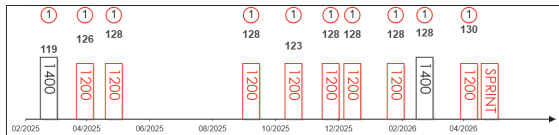

5 下午二時五五分
2.35 P.M.
(638)

主席短途獎
THE CHAIRMAN'S SPRINT PRIZE
1200 米 METRES (平磅賽 Terms)
(一級賽 GROUP 1)

HK$24,000,000
with a Trophy

頭馬 1st	$13,440,000	第二 2nd	$5,040,000	第三 3rd	$2,760,000
第四 4th	1,440,000	第五 5th	840,000	第六 6th	480,000
報名費 Entry Fee	無 Nil	補充報名費 Supplementary Entry Fee	240,000	宣佈出賽費 Declaration Fee	240,000

For 3 year olds & upwards. Weights : Northern Hemisphere bred - 4yo & up colts, horses and geldings 126 lb; 4yo & up fillies and mares 122 lb; 3yo colts and geldings 118 lb; 3yo fillies 114 lb. Southern Hemisphere bred - 4yo & up colts, horses and geldings 126 lb; 4yo & up fillies and mares 122 lb; 3yo colts and geldings 122 lb; 3yo fillies 118 lb. No freelance or apprentice jockey allowance may be claimed.

1 ↑ 嘉應高昇
KA YING RISING (NZ) 5 b g
Shamexpress (NZ) - Missy Moo (NZ) (Per Incanto (USA))
Owner(s): Ka Ying Syndicate

大衛希斯 D A Hayes Win 8.9% Place 21.9%
潘頓 Z Purton Win 19.8% Place 47.9% (3) 126 lb [130]

HKG Career : 22 (20-2-0-0-0) Right-handed : 22 (20-2-0-0-0) Jockey : 20 (18-2-0-0-0)
Pre Import : - Sha Tin-Turf : 21 (19-2-0-0-0) GF+ : 5 (5-0-0-0-0)
Lifetime : 22 (20-2-0-0-0) Non-Turf : - Good : 16 (14-2-0-0-0)
2025/26 : 7 (7-0-0-0-0) Distance : 20 (18-2-0-0-0) Yielding : 1 (1-0-0-0-0)
G1 : 8 (8-0-0-0-0) Course & Dist : 19 (17-2-0-0-0) Soft/Hvy : -
First Up : 3 (3-0-0-0-0) 1000-1200 : 20 (18-2-0-0-0) HK$ (approx.) : 140,131,900
G1 win : 2026 & 2025 Queen's Silver Jubilee Cup 1400m, 2026 & 2025 Centenary Sprint Cup 1200m, 2025 & 2024 LONGINES Hong Kong Sprint 1200m, 2025 The Everest 1200m, 2025 Chairman's Sprint Prize 1200m

Pos	Date	Perf Rating	Race Category & Name	Track	Dist/Course/Going	Wt	Jockey	Draw	Race Sectional Time	Race Time	Horse Final	Pos in Running	Finish	Odds	Winner/Second		
1/9	23/2/25	119	G1 Queen's Silver Jubilee Cup	ST, HKG	1400 RH G	126 K Teetan	9	21.67	22.94	22.60	1.20.33	22.60	2	2	1 1/2	1.2F Helios Express	
1/7	30/3/25	126	G2 Sprint Cup	ST, HKG	1200 RH G	128 Z Purton	6	23.62	22.68	21.68	1.08.18	21.88	-	2	1 3	1F Helios Express	
1/13	27/4/25	128	G1 Chairman's Sprint Prize	ST, HKG	1200 RH G	126 Z Purton	4	23.18	22.60	22.10	1.07.88	21.78	-	5	5	1 2/4	1F Satono Reve
1/12	7/9/25	128	- HKSAR CE Cup - hcp	ST, HKG	1200 RH G	135 Z Purton	4	23.24	21.33	23.06	1.07.63	22.94	-	2	2	1 2/4	1F Lucky Swaynesse
1/12	18/10/25	123	G1 The Everest	RAND, AUS	1200 RH G	129 Z Purton	7	-	-	33.62	1.08.13	-	3	3	1.15	2F Tempted	
1/10	23/11/25	128	G2 BOCHK Private Banking JC Sprint	ST, HKG	1200 RH GF	128 Z Purton	10	23.18	22.13	22.02	1.07.33	22.02	-	2	1	1 2/4	1F Fast Network
1/13	14/12/25	128	G1 LONGINES Hong Kong Sprint	ST, HKG	1200 RH G	126 Z Purton	1	23.42	21.74	22.54	1.07.70	22.54	-	1	1	1 3/4	1F Raging Blizzard
1/7	25/1/26	128	G1 Centenary Sprint Cup	ST, HKG	1200 RH GF	126 Z Purton	4	23.65	22.07	21.94	1.07.66	21.94	-	2	1	1 1/4	1F Helios Express
1/10	22/2/26	128	G1 Queen's Silver Jubilee Cup	ST, HKG	1400 RH G	126 Z Purton	3	21.89	22.45	21.67	1.19.36	21.63	2	2	2	1 3/4	1F Helios Express
1/7	6/4/26	130	G2 Sprint Cup	ST, HKG	1200 RH G	128 Z Purton	5	23.67	21.71	21.74	1.07.12	21.62	-	2	2	1 4/4	1F Helios Express
	26/4/26		G1 Chairman's Sprint Prize	ST, HKG	1200 RH	126 Z Purton	3										

World's highest-rated sprinter and last season's Hong Kong Horse of the Year. Now an eight-time Group 1 winner, who is the winner of his past 19 consecutive races. **Running Style:**

Last start demolished rivals in the G2 Sprint Cup (1200m) when breaking his own course record at Sha Tin for a third time in a sensational 1m 07.12s. Has won all Group 1 sprint races in Hong Kong and is the one to beat in the G1 Chairman's Sprint Prize (1200m). Travelled once out of Hong Kong in 2025, travelling to Australia to become the only overseas winner of the G1 The Everest (1200m). No ground concerns and continues to raise the bar.

2 里見夢境
SATONO REVE (JPN) 7 b h
Lord Kanaloa (JPN) - Cillege (JPN) (Sakura Bakushin O (JPN))
Owner(s): Hajime Satomi

堀宣行 N Hori Win 0.0% Place 0.0%
莫雷拉 J Moreira Win 17.0% Place 38.3% (8) 126 lb [119]