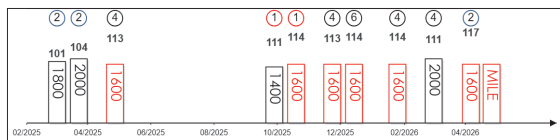

Last Run Replay

HKG Career : 18 (6-4-2-4-2) Right-handed : 17 (6-4-2-4-1) Jockey : 2 (0-1-0-1-0)
Pre Import : - Sha Tin-Turf : 18 (6-4-2-4-2) GF+ : 9 (3-3-1-2-0)
Lifetime : 18 (6-4-2-4-2) Non-Turf : - Good : 8 (2-1-1-2-2)
2025/26 : 7 (2-1-0-3-1) Distance : 8 (2-1-1-3-1) Yielding : 1 (1-0-0-0-0)
G1 : 4 (0-0-0-3-1) Course & Dist : 8 (2-1-1-3-1) Soft/Hvy : -
First Up : 3 (2-0-0-0-1) 1400-1800 : 12 (5-2-1-3-1) HK$ (approx.) : 29,294,700
G1 win : Nil

Pos	Date	Perf Rating	Race Category & Name	Track	Dist/Course/Going	Wt	Jockey	Draw	Race Sectional Time	Race Time	Horse Final	Pos in Running	Finish	Odds	Winner/Second		
2/14	2/3/25	101	- Hong Kong Classic Cup - 4yo	ST, HKG	1800 RH GF	126 L Ferraris	9	23.85	23.83	23.10	1:46.29	22.87	5	6	5	2^{1/4}	5.2 Rubylot
2/14	23/3/25	104	- BMW Hong Kong Derby - 4yo	ST, HKG	2000 RH GF	126 L Ferraris	14	25.11	23.06	22.38	2:00.67	21.39	14	14	14	2^{SH}	6.1 Cap Ferrat
4/13	27/4/25	113	G1 FWD Champions Mile	ST, HKG	1600 RH G	126 L Ferraris	1	22.77	22.94	23.00	1:33.21	22.83	4	3	3	4¹	7 Red Lion
1/14	28/9/25	111	G3 Celebration Cup - hcp	ST, HKG	1400 RH GF	130 L Ferraris	4	22.25	22.66	22.55	1:20.79	22.35	4	4	4	1^{1/4}	2.2F Copartner Prance
1/14	19/10/25	114	G2 Sha Tin Trophy - hcp	ST, HKG	1600 RH GF	115 A Badel	11	21.83	23.27	23.38	1:32.55	23.30	3	2	2	1^{1/4}	1.4F Copartner Prance
4/13	23/11/25	113	G2 BOCHK Private Wealth JC Mile	ST, HKG	1600 RH GF	123 L Ferraris	4	22.02	23.30	23.63	1:32.88	23.61	4	4	3	4¹	1.4F Galaxy Patch
6/14	14/12/25	114	G1 LONGINES Hong Kong Mile	ST, HKG	1600 RH G	126 L Ferraris	2	22.33	23.16	23.48	1:33.47	23.53	6	9	7	6³	3.5F Voyage Bubble
4/9(DH)	25/1/26	114	G1 Stewards' Cup	ST, HKG	1600 RH GF	126 A Badel	2	22.22	23.04	22.65	1:32.60	22.95	2	4	5	4^{3/2}	5.9 Romantic Warrior
4/6	1/3/26	111	G1 Citi Hong Kong Gold Cup	ST, HKG	2000 RH G	126 H Bowman	5	23.36	23.92	22.72	1:59.77	22.87	6	6	6	4^{5/2}	13 Romantic Warrior
2/14	6/4/26	117	G2 Chairman's Trophy	ST, HKG	1600 RH G	123 H Bowman	4	23.23	23.06	22.05	1:33.65	21.63	10	10	7	2^{SH}	3.1F Lucky Sweynesse
	26/4/26		G1 FWD Champions Mile	ST, HKG	1600 RH	126 H Bowman	10										

Achieved one of his career highs when winning the 2025 Hong Kong Classic Mile (1600m) last season before his narrow second in the 2025 BMW Hong Kong Derby (2000m). Won the 2025 G3 Celebration Cup Handicap (1400m) before completing a Group race double in the 2025 G2 Sha Tin Trophy Handicap (1600m) last October. Close second in G2 Chairman's Trophy (1600m) last start. Has raced well from close-up or well back. Best on a good deck.