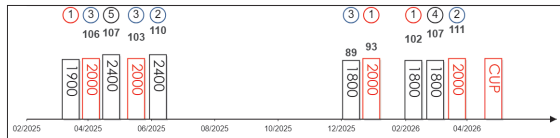

Last Run Replay

HKG Career	: 5 (2-1-1-1-0)	Right-handed	: 15 (4-3-4-1-3)	Jockey	: 5 (2-1-1-1-0)
Pre Import	: 12 (2-2-4-0-4)	Sha Tin-Turf	: 4 (2-1-0-1-0)	GF+	: 1 (0-1-0-0-0)
Lifetime	: 17 (4-3-5-1-4)	Non-Turf	: -	Good	: 10 (4-0-2-1-3)
2025/26	: 5 (2-1-1-1-0)	Distance	: 5 (1-1-3-0-0)	Yielding	: -
G1	: 3 (0-1-0-0-2)	Course & Dist	: 2 (1-1-0-0-0)	Soft/Hvy	: 6 (0-2-3-0-1)
First Up	: 3 (0-1-1-0-1)	1800-2200	: 9 (3-1-4-1-0)	HK$ (approx.)	: 16,114,050
G1 win	: Nil				

Pos	Date	Perf Rating	Race Category & Name	Track	Dist/Course/Going	Wt	Jockey	Draw	Race Sectional Time	Race Time	Horse Final	Pos in Running	Finish	Odds	Winner/Second
1/11	15/3/25	-	- BM 78 hcp	RHIL, AUS	1900 RH G	123 Z Lloyd	1	- -	36.08	1.55.36	-	-	-	1 0.75	4.4 All In The Mind
3/13	1/4/25	106	G2 Tulloch Stakes - 3yo	RHIL, AUS	2000 RH H	123 Z Lloyd	11	- -	37.45	2.04.26	-	-	-	3 0.18	5.5 Pocketing
5/18	5/4/25	107	G1 Australian Derby - 3yo	RAND, AUS	2400 RH G	125 Z Lloyd	1	- -	34.92	2.29.80	-	-	-	5 6.1	14 Aeliana
3/14	17/5/25	103	G3 Rough Habit Plate - 3yo	DOOM, AUS	2000 RH H	126 M Zahra	4	- -	36.52	2.08.45	-	-	-	3 1.65	7.5 Imperialist
2/17	7/6/25	110	G1 Queensland Derby - 3yo	E FM, AUS	2400 RH S	126 M Zahra	9	- -	36.54	2.31.33	-	-	-	2 0.95	12 Maison Louis
3/12	10/12/25	89	- Cl.2 hcp	HV, HKG	1800 RH G	122 K C Leung	2	24.60 24.01	23.28	1.49.11	23.47	1	1	1 3 1/4	14 Helene Feeling
1/9	27/12/25	93	- Cl.2 hcp	ST, HKG	2000 RH G	119 K C Leung	4	24.05 23.35	23.85	2.00.94	23.85	1	1	1 1 1	6 Winning Wing
1/7	8/2/26	102	G3 Centenary Vase - hcp	ST, HKG	1800 RH G	117 K C Leung	2	23.44 23.15	23.36	1.46.36	23.36	1	1	1 1 2	1.7F Speed Dragon
4/14	1/3/26	107	- Hong Kong Classic Cup - 4yo	ST, HKG	1800 RH G	126 K C Leung	11	23.39 23.67	23.80	1.46.62	24.04	2	1	1 4 1/4	3.8 Stormy Grove
2/14	22/3/26	111	- BMW Hong Kong Derby - 4yo	ST, HKG	2000 RH GF	126 K C Leung	13	23.32 23.44	23.41	1.59.43	23.61	1	1	1 2 1/4	5.3 Invincible Ibis
	26/4/26		G1 FWD QEII Cup	ST, HKG	2000 RH	126 K C Leung	4								

Impressive four-year-old, scoring an all the way victory in February's G3 Centenary Vase Handicap (1800m), getting the better of several older and proven gallopers. After that he ran fourth in the Hong Kong Classic Cup (1800m) behind Stormy Grove and then tried to make all in the BMW Hong Kong Derby (2000m) latest, just beaten in the final stages to finish second. Tends to lead but should also race well with cover, if chosen. No ground issues. **Running Style:**